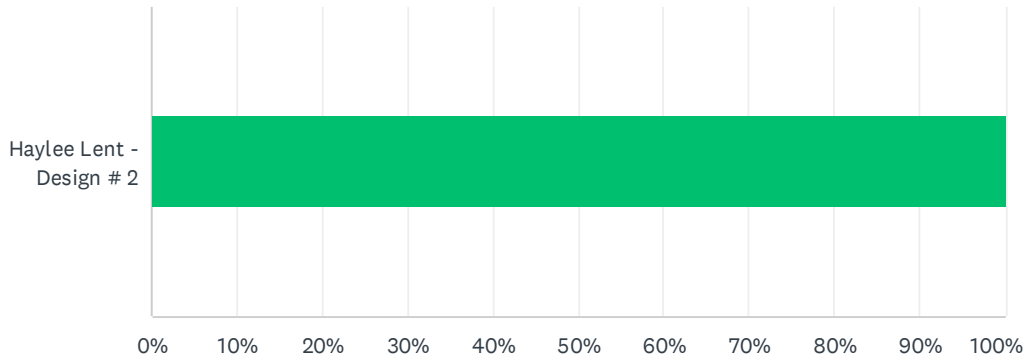

Q1

Answered: 346 Skipped: 157

ANSWER CHOICES	RESPONSES
Mattie Weaver - Design # 1	100.00% 346
Total Respondents: 346	

Q2

Answered: 93 Skipped: 410

ANSWER CHOICES	RESPONSES
Haylee Lent - Design # 2	100.00% 93
Total Respondents: 93	

Q3

Answered: 75 Skipped: 428

ANSWER CHOICES	RESPONSES
Michelle Lin - Design #3	100.00% 75
Total Respondents: 75	