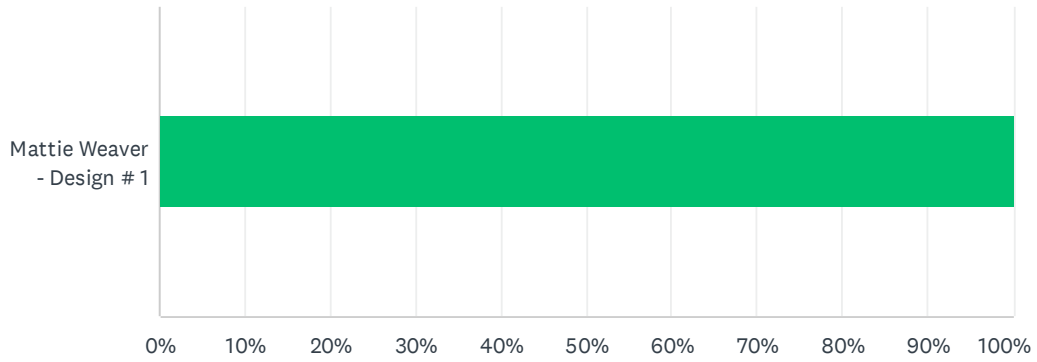

Q1

Answered: 346 Skipped: 157

ANSWER CHOICES	RESPONSES
Mattie Weaver - Design # 1	100.00% 346
Total Respondents: 346	

Q2

Answered: 93 Skipped: 410

ANSWER CHOICES	RESPONSES
Haylee Lent - Design # 2	100.00% 93
Total Respondents: 93	

Q3

Answered: 75 Skipped: 428

ANSWER CHOICES	RESPONSES
Michelle Lin - Design #3	100.00% 75
Total Respondents: 75	