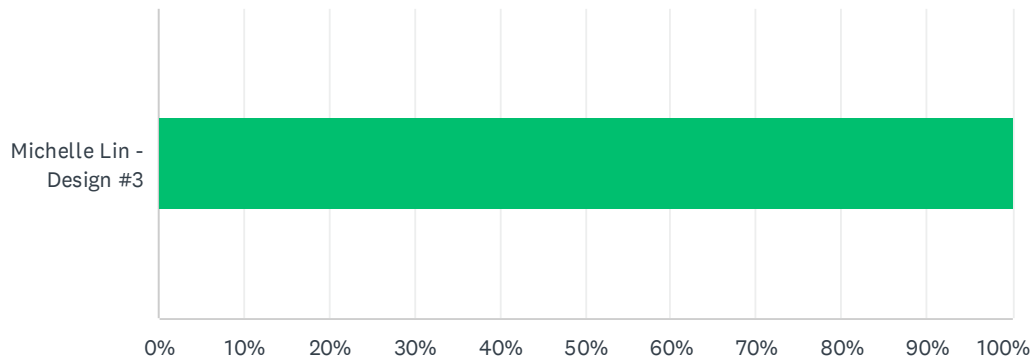

Q1

Answered: 346 Skipped: 157

ANSWER CHOICES	RESPONSES
Mattie Weaver - Design # 1	100.00% 346
Total Respondents: 346	

Q2

Answered: 93 Skipped: 410

ANSWER CHOICES	RESPONSES
Haylee Lent - Design # 2	100.00% 93
Total Respondents: 93	

Q3

Answered: 75 Skipped: 428

ANSWER CHOICES	RESPONSES
Michelle Lin - Design #3	100.00% 75
Total Respondents: 75	